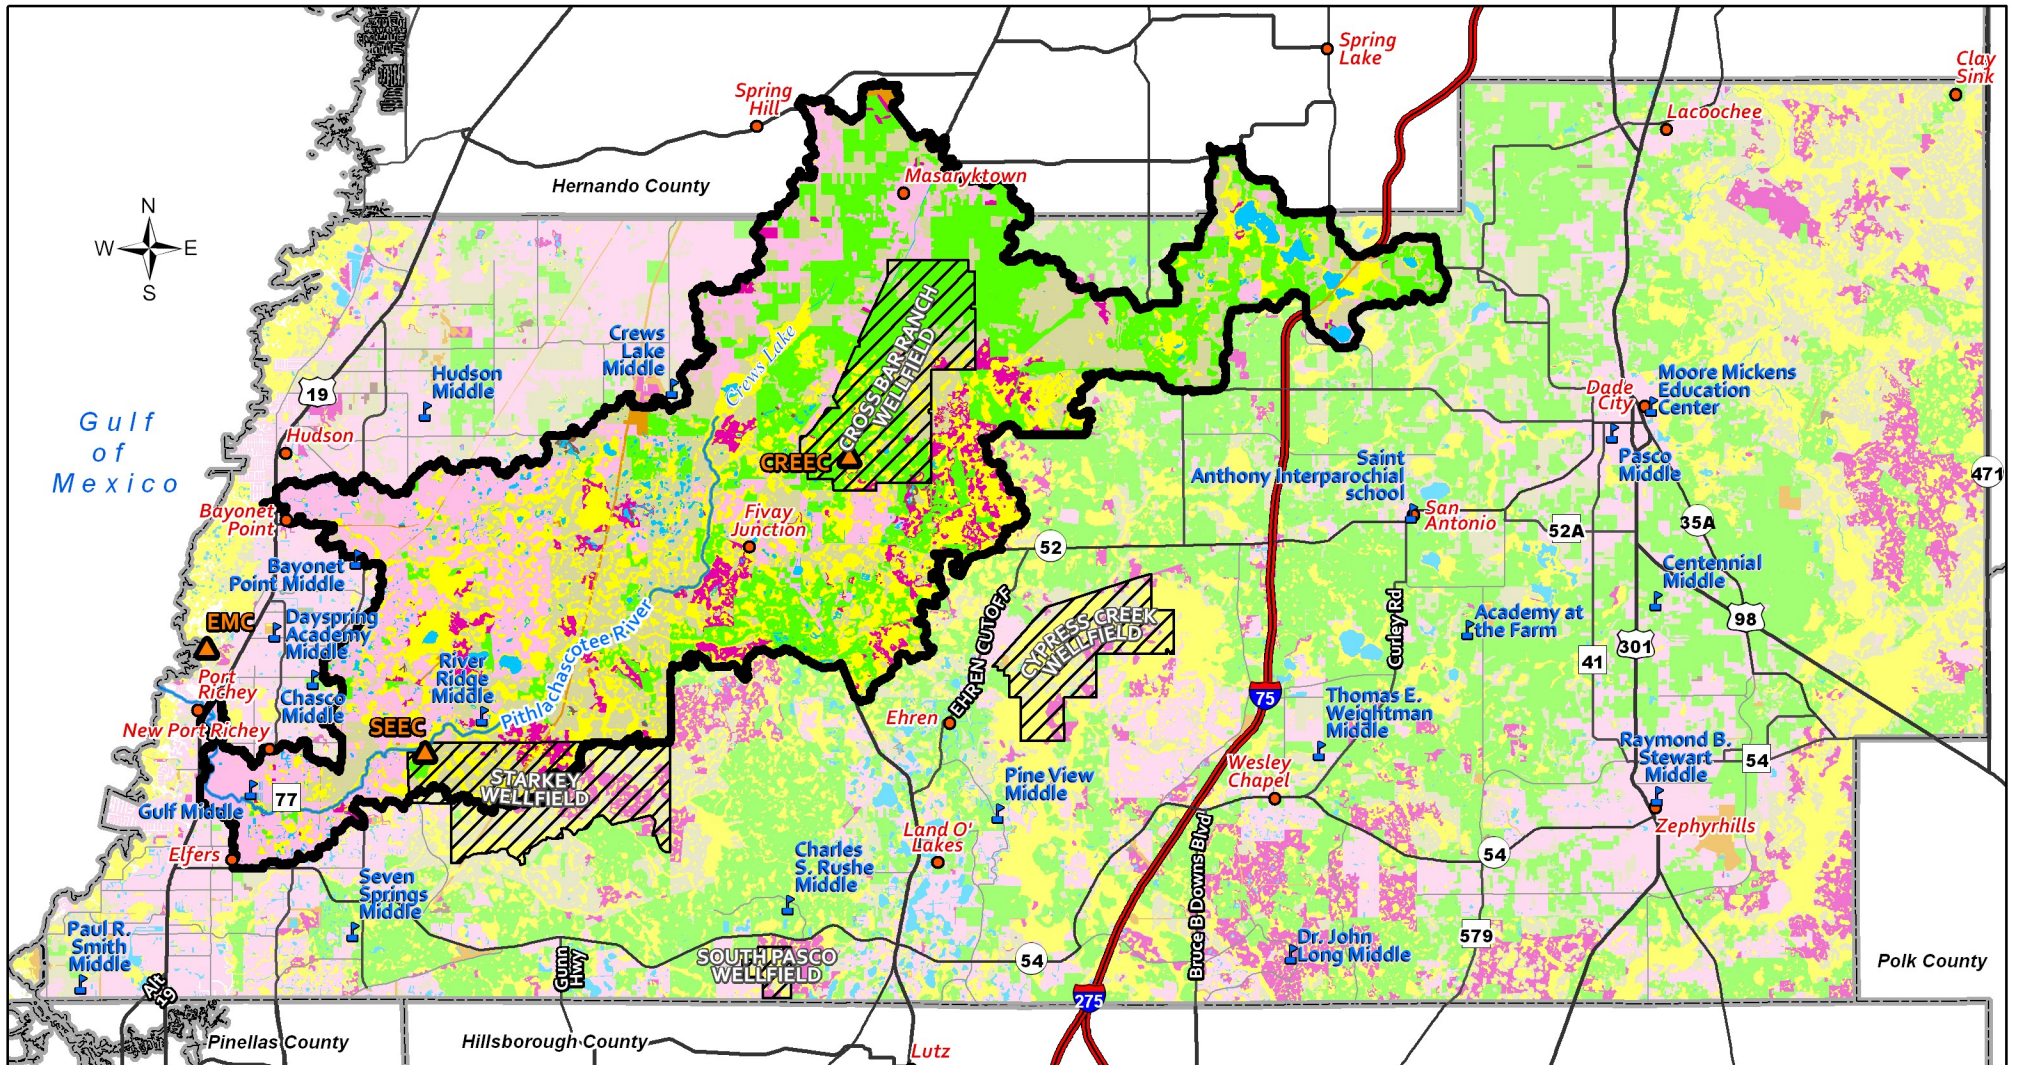

Pithlachascotee River Watershed - 1995 Land Use/Land Cover

Created by
Department of Planning
District School Board of Pasco County
January 6, 2010

Legend		Land Use/Land Cover (Level 1)	
●	Cities and Towns	Urban and Built-up	21,457 acres
♣	Middle Schools	Agriculture	27,994 acres
▲	Environmental Education Centers	Rangeland	5,329 acres
▨	Wellfields	Upland Forest	25,932 acres
▭	Pithlachascotee River Watershed	Water	2,740 acres
▭	County Boundaries	Wetlands	24,862 acres
		Barren Land	168 acres
		Transportation, Communications, and Utilities	916 acres