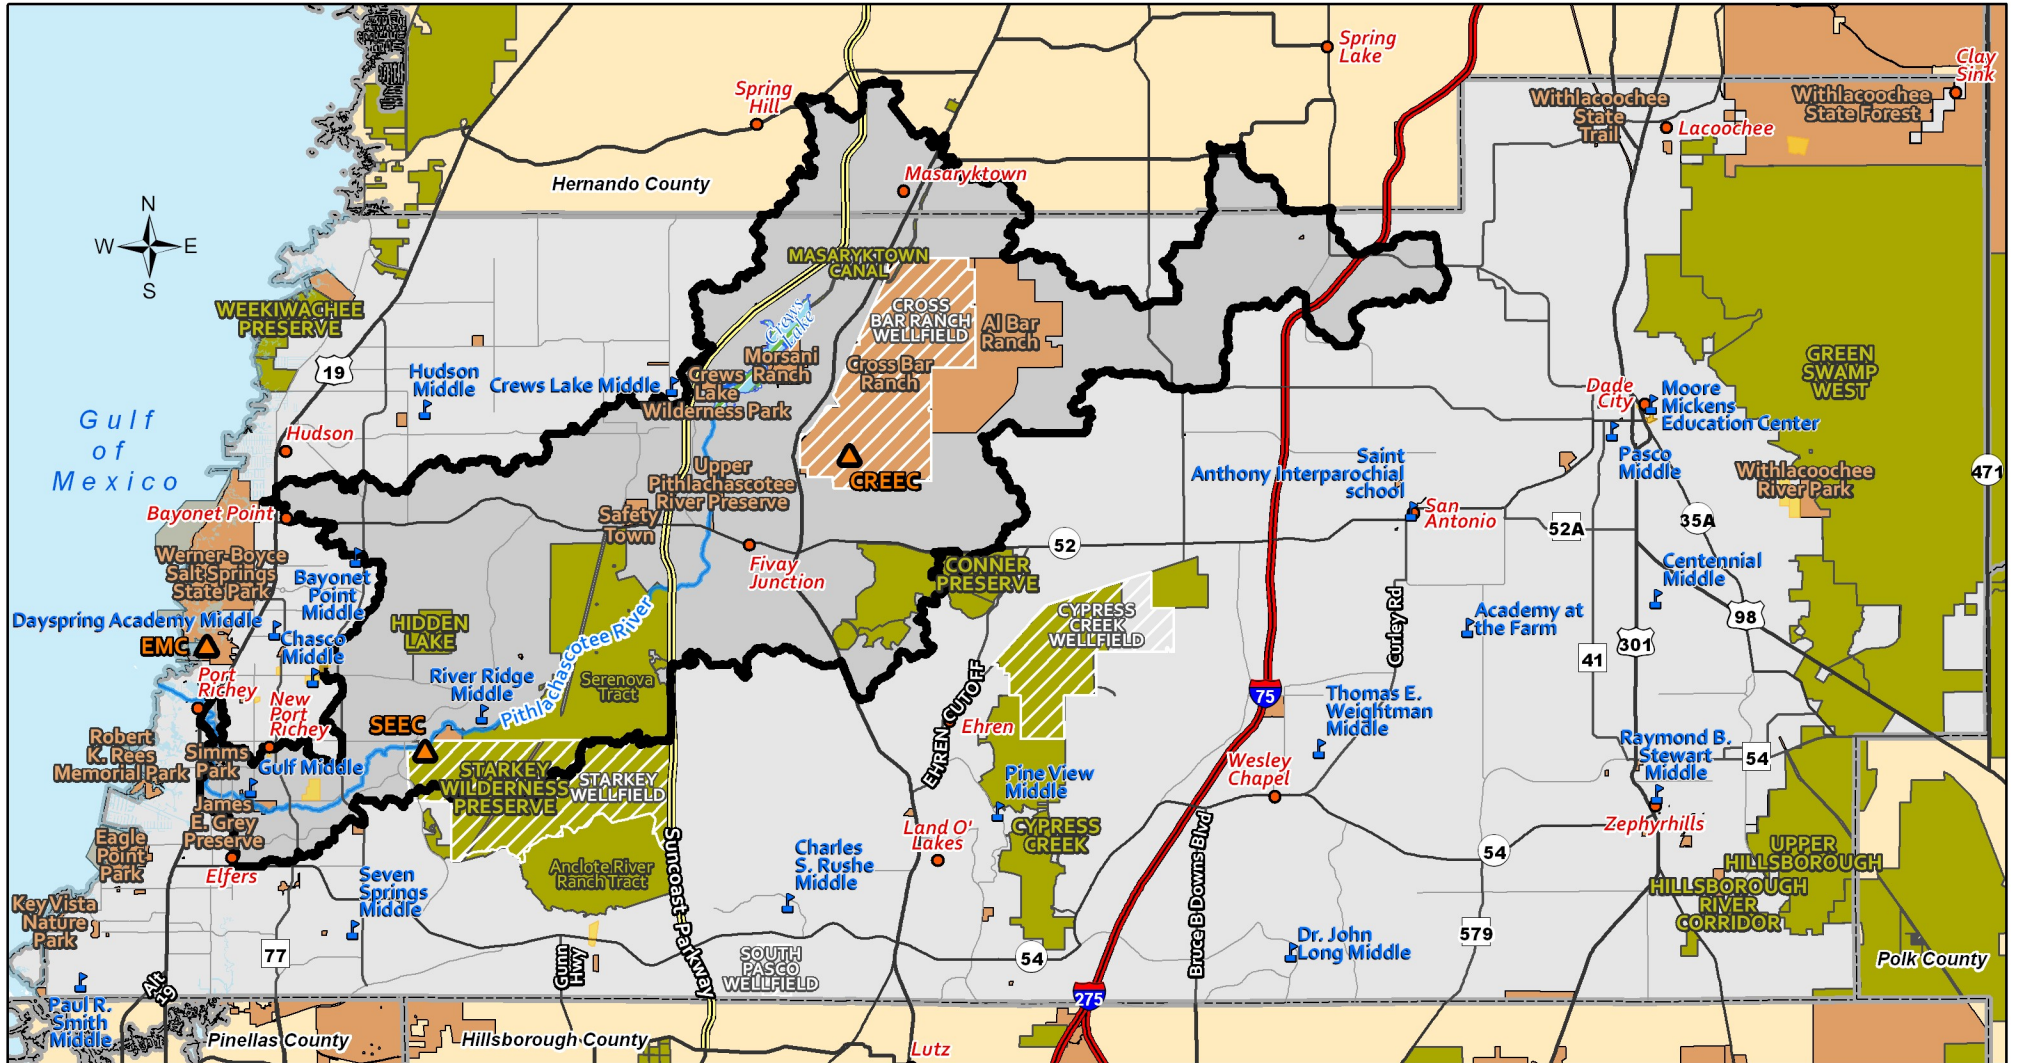

# Conserved Lands in Pasco County

## Legend

- Cities and Towns
- ♣ Middle Schools
- ▲ Environmental Education Centers
- Pithlachascotee River Watershed
- SWFWMD Conservation Lands
- Local, State, and Private Conservation Lands
- Landfills
- County Boundaries
- Wellfields