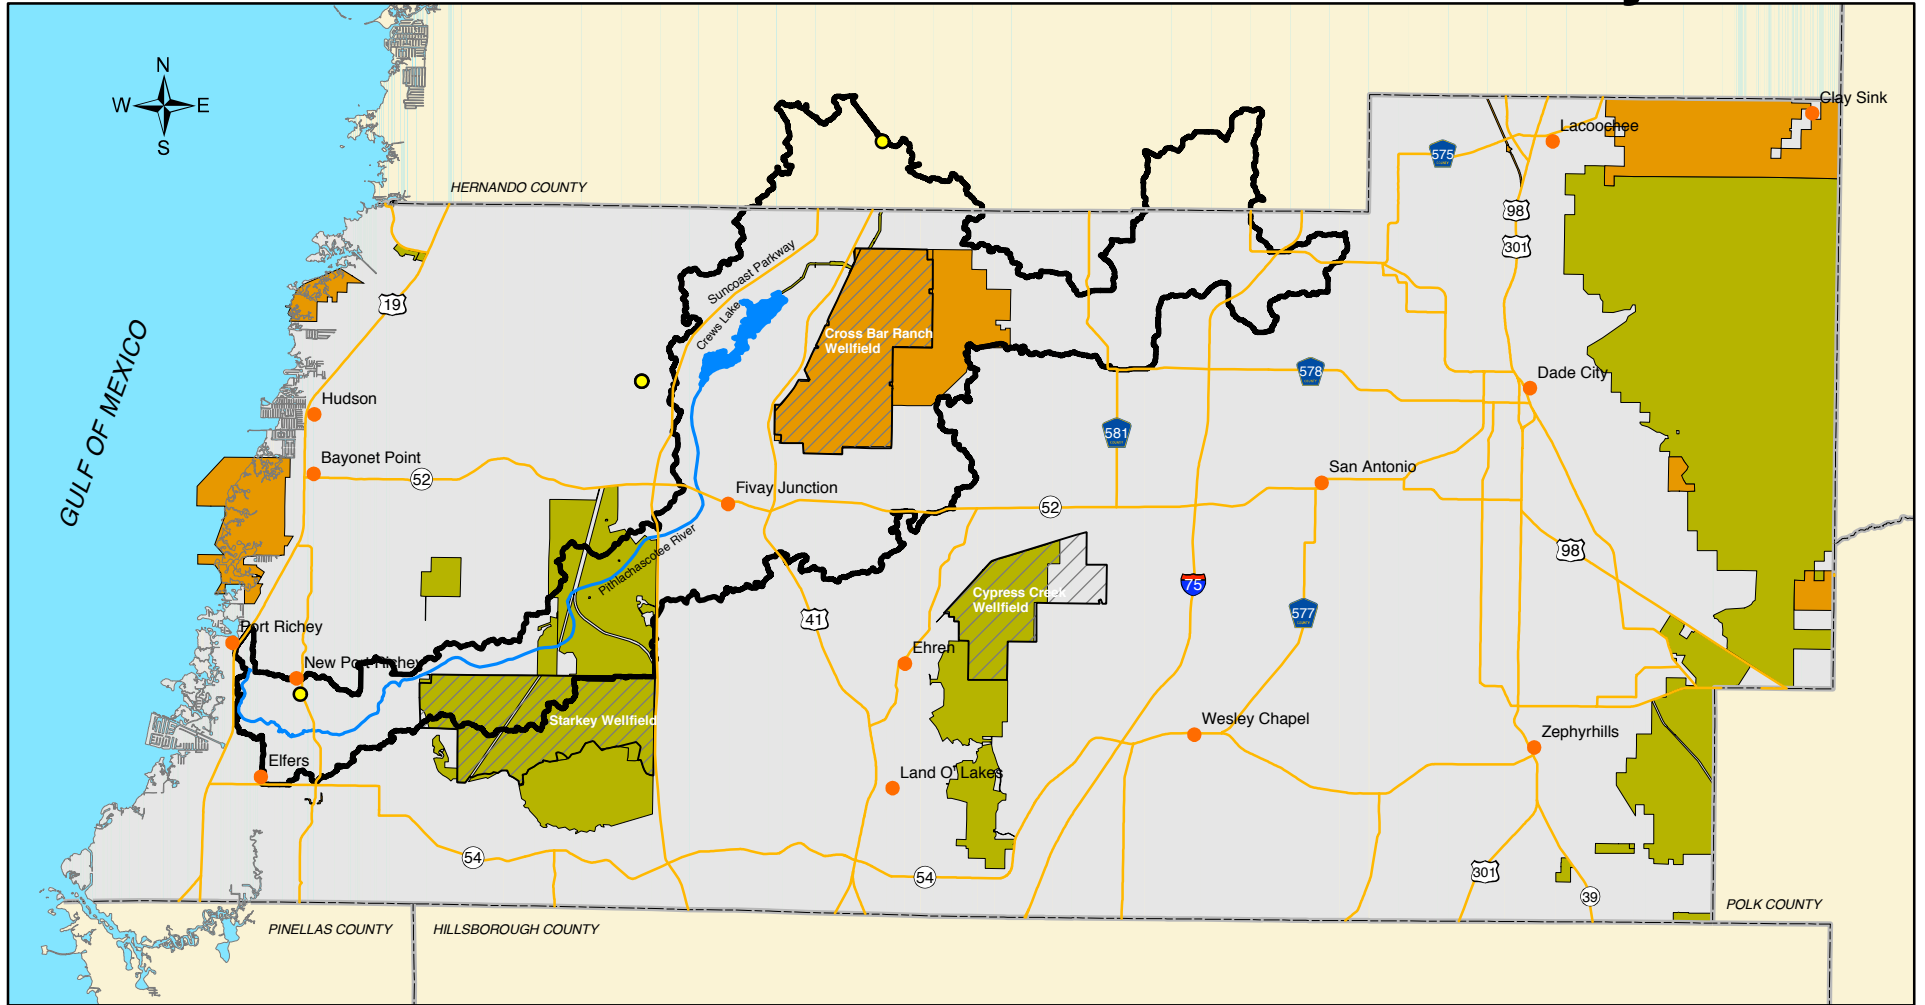

Conserved Lands in Pasco County

 Created by
 Southwest Florida
 Water Management District
 Mapping and GIS Section
 June 2002

Legend

-  Pithlachascotee River Watershed
-  Public Supply Wellfield
-  State, Local, and Privately Conserved Land
-  SWFWMD Owned Land
-  Major Roads
-  County Boundary
-  City/Town
-  Landfill