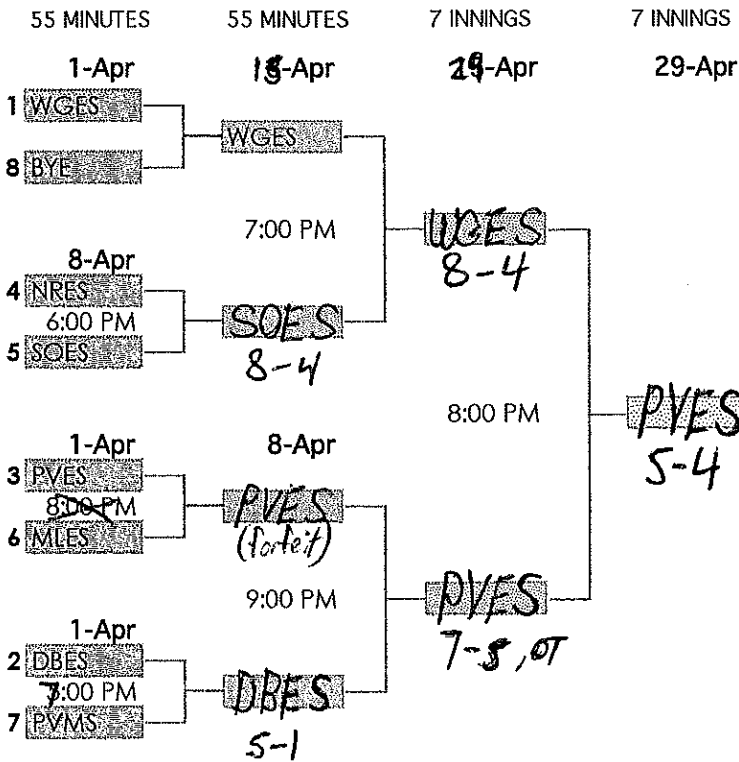

PASCO SOFTBALL

Search this site

- PASCO SOFTBALL HOME
- LEAGUE INFORMATION
- ACTION PHOTOS 4/24
- ACTION PHOTOS 5/8
- LEAGUE SCHEDULE
- REGULAR SEASON
LEAGUE STANDINGS**
- GAME SCORES
- PLAYOFF BRACKET
- PRINTABLE BRACKET
- ATTACHMENT
- PAST CHAMPIONS
- LEAGUE RULES
- PARK DIRECTIONS
- CAPTAIN CONTACT LIST
- LEAGUE TEAMS AND
WAITING LIST
- new page
- Sitemap

REGULAR SEASON LEAGUE STANDINGS

PASCO COUNTY SOFTBALL RANKINGS					2011		UPDATED		3/26/11	
TABLE 1										
DIVISION					RUNS	RUNS	WINS BY	LOSES BY	WINNING	RUNS
RANK	TEAM	WINS	LOSES	TIES	AGAINST	FOR	FORFEIT	FORFEIT	PERCENTAGE	AGAINST
									TIES 1/2 WIN	AVG
SOUTH										
1	WGES	6	1	0	16	65			0.857	2.29
2	DBES	4	1	2	26	28			0.714	3.71
3	PVES	5	2	0	19	46			0.714	2.71
4	NRES	3	2	2	28	24			0.571	4.00
5	SOES	3	3	1	34	44			0.500	4.86
6	MLES	2	4	1	49	23			0.357	7.00
7	PVMS	1	6	0	44	20			0.143	6.29
NORTH										
1	JLMS	7	0	0	6	59			1.000	0.86
2	ODES	4	3	0	31	36	2		0.571	4.43
3	TEWMS	4	3	0	40	25	1		0.571	5.71
4	RES	3	4	0	37	39			0.429	5.29
5	VES	2	5	0	47	28		2	0.286	6.71
6	COES	1	6	0	50	18			0.143	7.14
7	LMES	1	6	0	55	29		1	0.143	7.86
AS RAINOUTS MAY CAUSE UNEVEN NUMBER OF GAMES PLAYED										
RANKINGS ARE BASED ON PERCENTAGES AND AVERAGES IN ORDER BELOW										
WINNING PERCENTAGE										
(LOSES OVER LOSES BY FOFEIT)										
HEAD TO HEAD										
AVERAGE RUNS AGAINST										
AVERAGE RUNS FOR										

WMS
LMS

PASCO COUNTY SOFTBALL SINGLE ELIMINATION TOURNAMENT BRACKET 2011

SOUTH DIVISION

Year 4

Regular Season: 7-0

Playoffs: 3-0

Total: 10-0 (Champions)

Overall Program: 45-7 .865 Win %