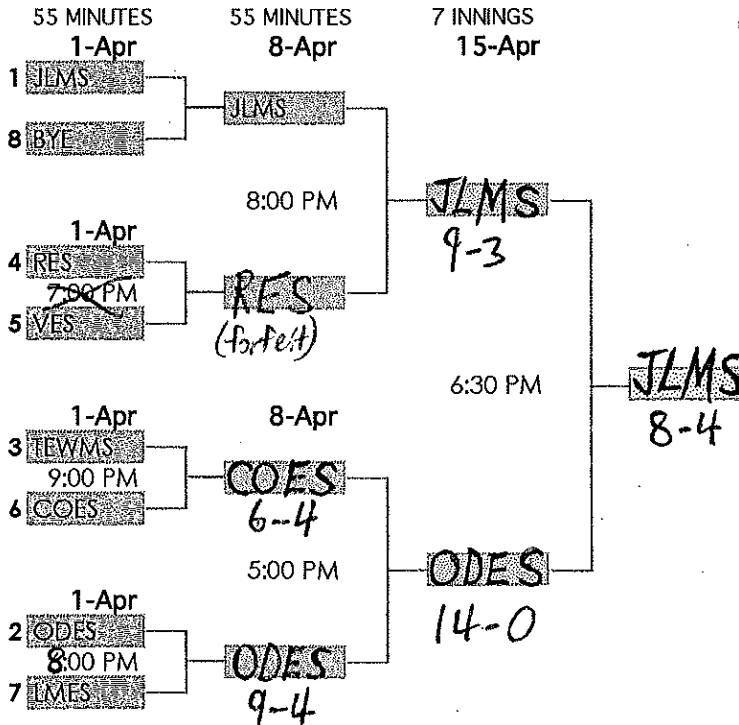

NORTH DIVISION

Dr. John Long Middle School
12-1