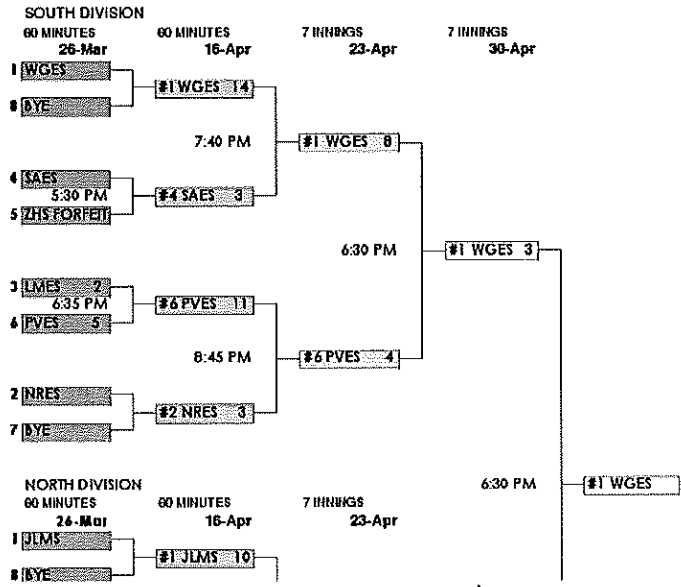

PASCO SOFTBALL

Search this site

REGULAR SEASON LEAGUE STANDINGS

PASCO SOFTBALL
HOME

LEAGUE INFORMATION

ACTION PHOTOS 4/24

ACTION PHOTOS 5/8

LEAGUE SCHEDULE

**REGULAR SEASON
LEAGUE STANDINGS**

GAME SCORES

PLAYOFF BRACKET

PRINTABLE BRACKET

ATTACHMENT

PAST CHAMPIONS

LEAGUE RULES

PARK DIRECTIONS

CAPTAIN CONTACT
LIST

Sitemap

Softball Rankings Email Short 2 10									
PASCO C						2010			
TABLE 1								UPDATE	3/20/10
DIVISION					RUNS	RUNS	WINS	LOSES	WINNING
RANK	TEAM	WINS	LOSES	TIES	AGAINST	FOR	FORFEIT	FORFEIT	PERCENT
									TIES 1/2
SOUTH									
1	WGES	6	0	1	13	84	1		0.929
2	NRES	4	2	1	28	35			0.643
3	LMES	5	3	0	32	42		1	0.625
4	SAES	4	4	0	45	49		1	0.500
5	ZHS	2	4	0	59	23	1		0.333
6	PVES	1	5	0	37	21			0.167
NORTH									
1	JLMS	7	0	0	13	65			1.000
2	SMES	4	3	0	29	44			0.571
3	VES	3	3	1	20	43			0.500
4	DBES	2	5	0	78	27			0.286
5	SOES	1	4	1	37	36			0.250
6	TEWMS	0	6	0	88	8			0.000

Sheet1

[Sign in](#) [Recent Site Activity](#) [Terms](#) [Report Abuse](#) [Print page](#) | Powered by [Google Sites](#)

PASCO COUNTY SOFTBALL SINGLE ELIMINATION TOURNAMENT BRACKET

2010

JLMS 1

1/1

Search the document

▲ ▼