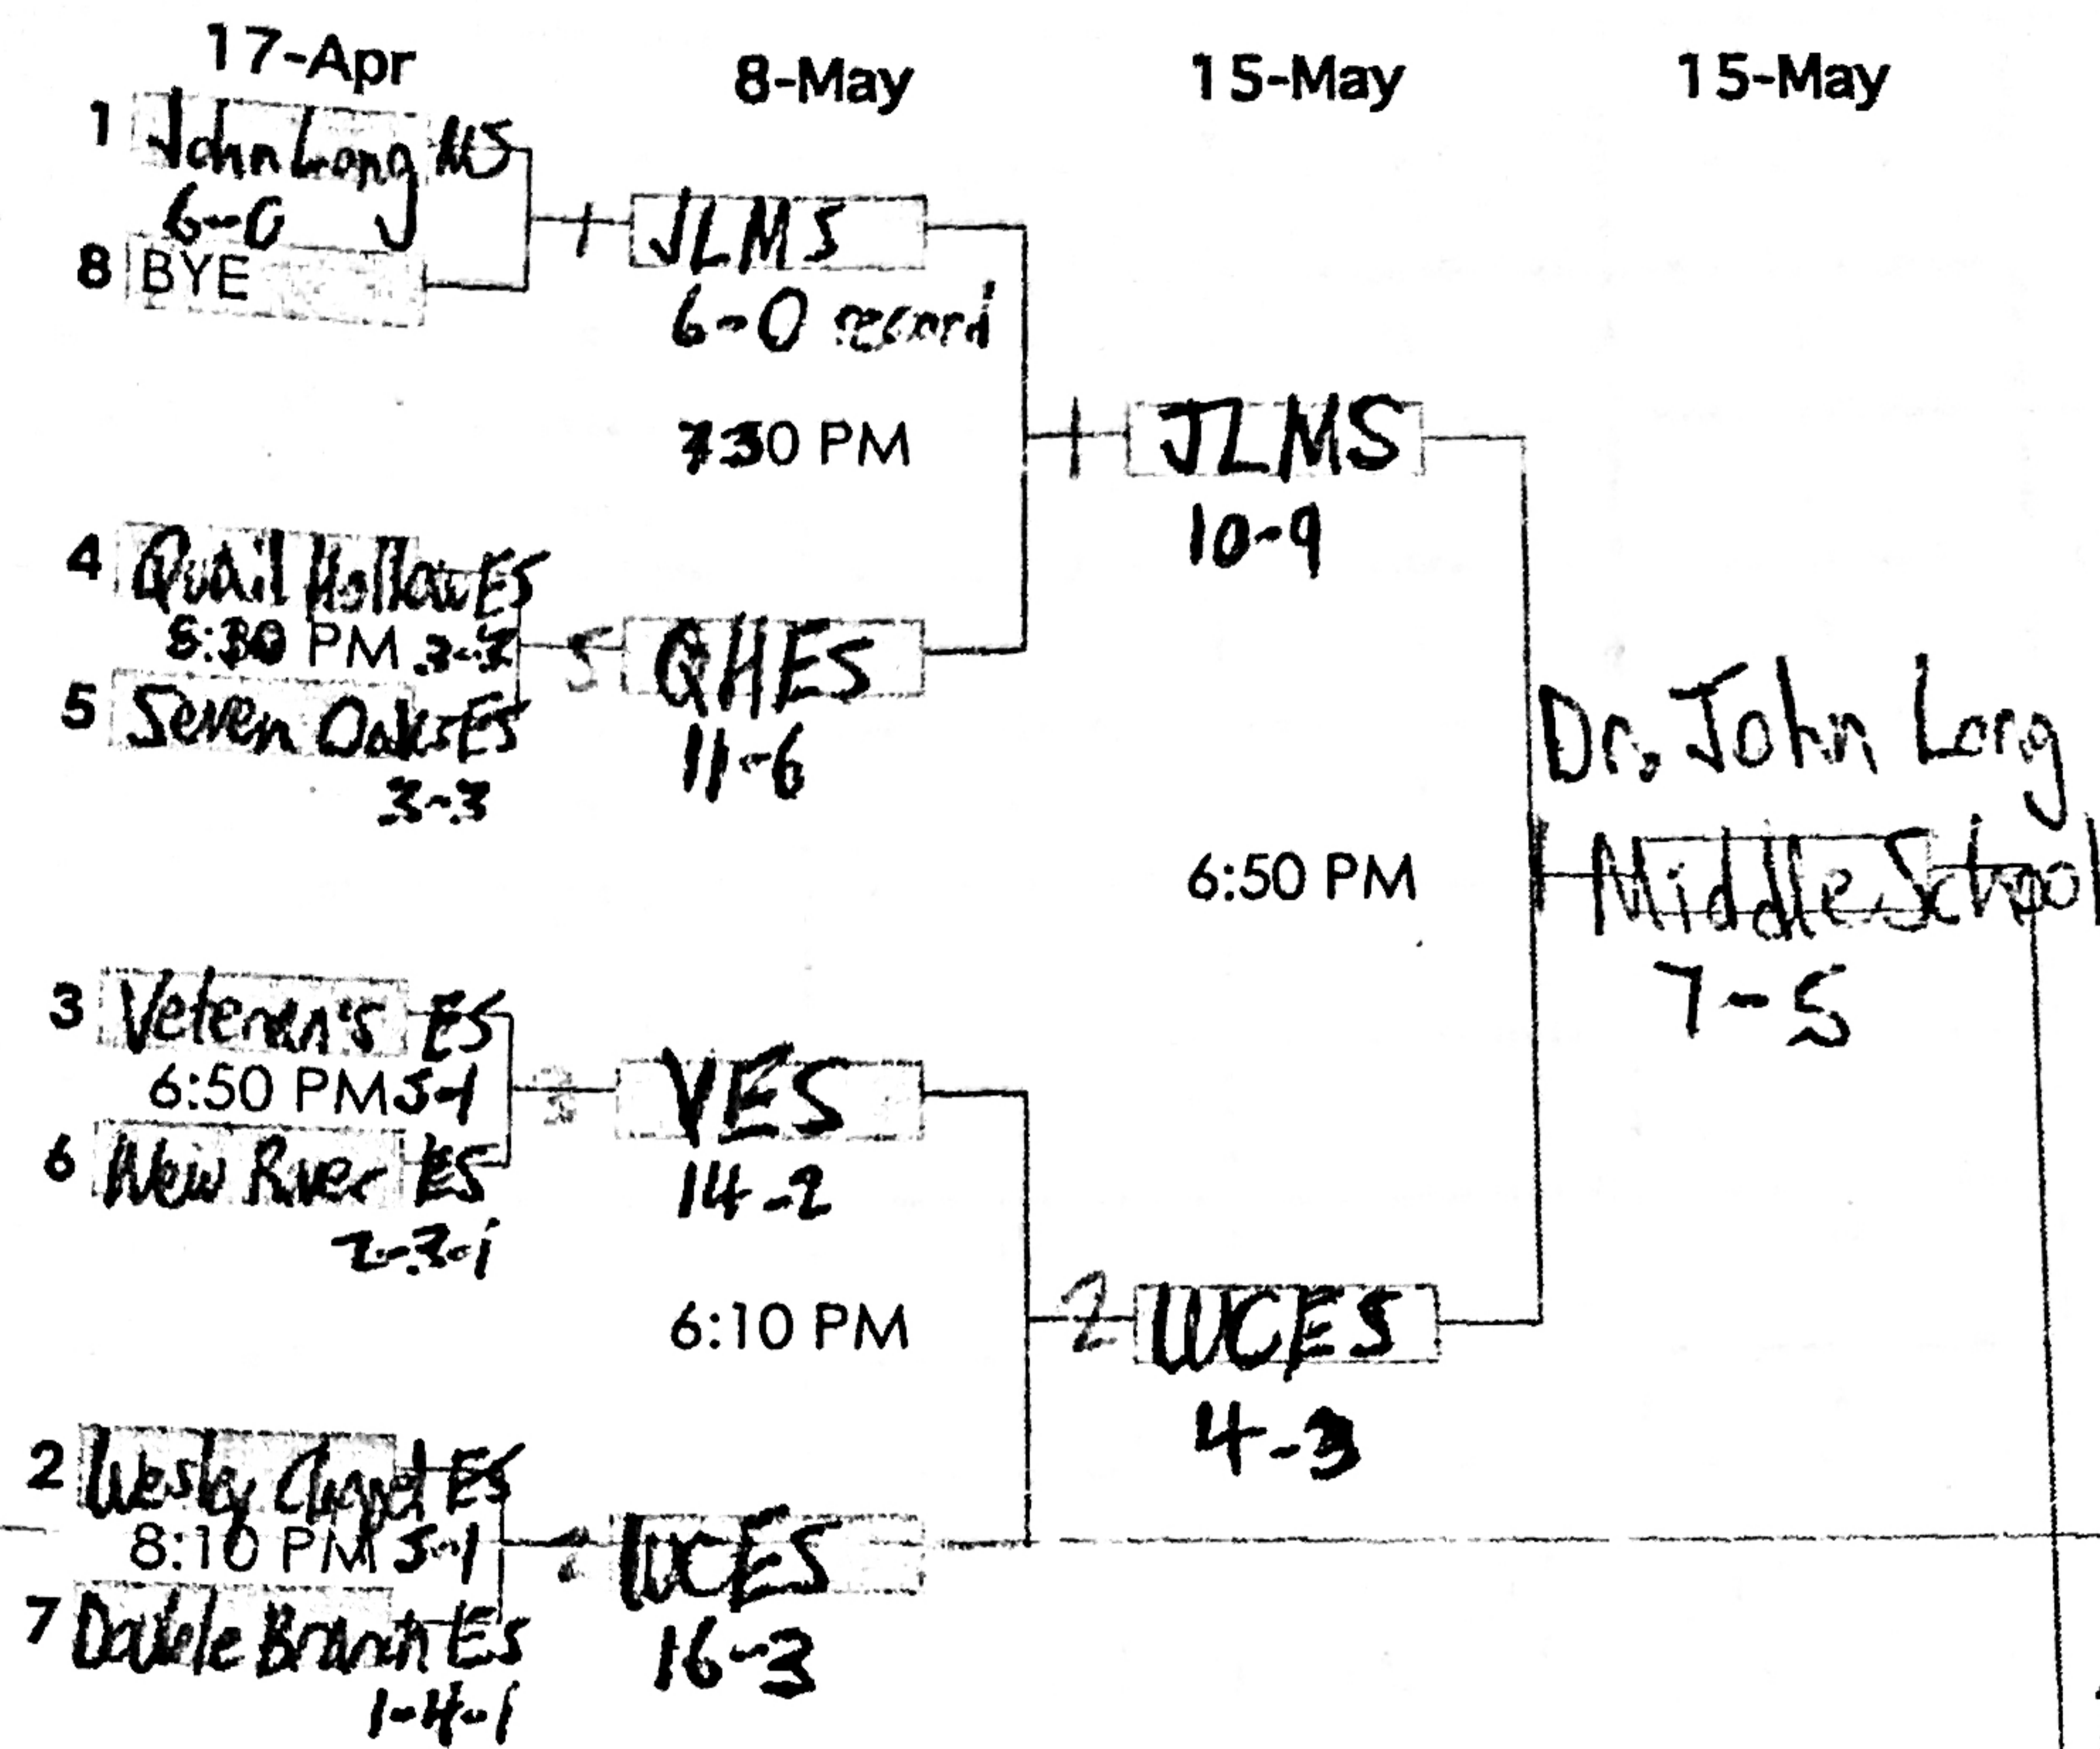

PASCO COUNTY SOFTBALL SINGLE ELIMINATION TOURNAMENT BRACKET

2009

DIVISION 1

DIVISION 2

Pine View
Elementary School
16-5